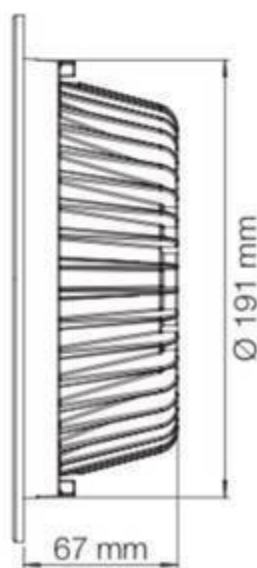

# ART - DWL 8

flush mounted direct lighting

<b>Body:</b>	Aluminium body
<b>Dimensions:</b>	Ø 230 mm x 75 mm
<b>Warranty:</b>	5 years
<b>Total Power of Luminaire (watt):</b>	22,00
<b>Luminous Flux of Luminaire/Lumen (lm):</b>	2200,00
<b>Luminous Efficacy (lm/watt):</b>	100,00
<b>Beam Angle (°):</b>	160,00
<b>Inner Cutting Size:</b>	Ø 195 mm

inner cutting size:

DWL8 is suitable for any kind of interiors such as

- Schools • Malls • Automobile showrooms • Accessories shops • Hospitals • Textile shops • Bag and shoes shops • Retail shops